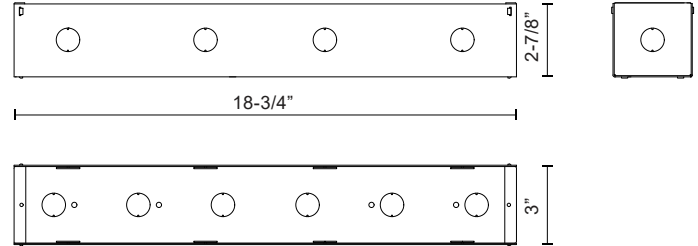

**NEWPORT
ER72420-MBOX
STEP LIGHTS**

PROJECT

DESCRIPTION

Dry location back box compatible with the ER72420.

SPECIFICATION DETAILS

Fixture Dimensions	W18-3/4" x H3" x E2-7/8"
Location	Dry
Mounting Style	Wall Mount
Material	Galvanized Steel

* For custom options, consult factory for details.
* For warranty information, please visit www.kuzcolighting.com/warranty

KUZCO

CANADA: 19054 28TH AVENUE - SURREY, BC V3Z 6M3
USA: 3035 E. LONE MOUNTAIN ROAD - LAS VEGAS, NV 89081

WWW.KUZCOLIGHTING.COM

© 2024 KUZCO LIGHTING. ALL RIGHTS RESERVED.

COMMENT