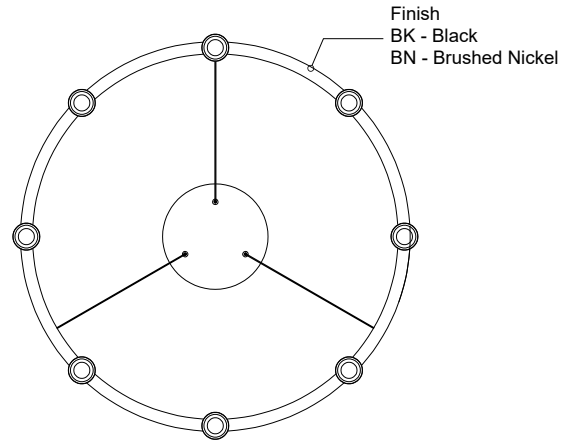

DUNE
CH19933-UNV
CHANDELIERS

PROJECT

CH19933-BN-UNV
 Brushed Nickel

CH19933-BK-UNV
 Black

SPECIFICATION DETAILS

Fixture Dimensions	D33-1/4" x H3-1/8"
Light Source	LED with DC Driver
Wattage	41W
Total Lumens	3800lm
Delivered Lumens	BK-3650lm*; BN-3700lm*
Voltage	120-277V
Color Temperature	3000K
CRI (Ra)	90CRI
Optional Color Temps	2700K - 5000K Available, Minimum Order Quantities Apply
LED Rated Life	50,000 hours
Dimming	100% - 10%, TRIAC or ELV Dimmer (Not Included)
Diffuser Details	Parabolic Metalized PC Reflector + Clear Lens
Shade Details	Machined Aluminum Shade
Adjustable	Yes
Wire Length	120" Max
Wire Type	Black Coaxial Wire
Minimum Hang Height	18"
Sloped Ceiling Adaptable	Yes
Location	Dry
CEC Title 24 JA8	Yes, JA8-2022
Canopy Dimensions	D8-3/4" x H1-5/8"
Paint Finish	BK02; BN01;
Illumination Direction	Downlight
Material	Aluminum + Steel

* For custom options, consult factory for details.
 * For warranty information, please visit www.kuzcolighting.com/warranty

DESCRIPTION

Multiple aluminum cones are connected inline and direct light downwards from the geometric linear pendant. The Dune series utilizes classic minimalist lamp shapes yet in reduced scale to elegant effect. The LED spot sources are focused by diminutive reflectors housed within the exquisitely turned shades. Available in multiple configurations and finishes.