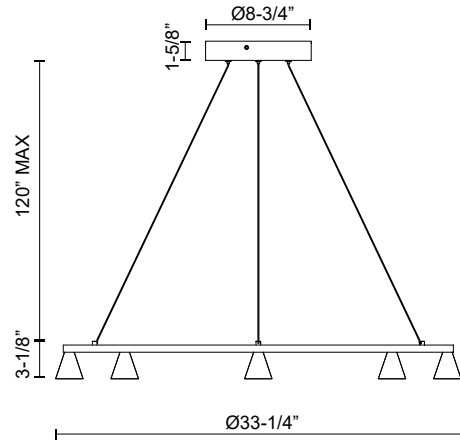

DUNE
CH19933-UNV
CHANDELIERS

PROJECT

CH19933-BN-UNV
 Brushed Nickel

CH19933-BK-UNV
 Black

SPECIFICATION DETAILS

Fixture Dimensions	D33-1/4" x H3-1/8"
Light Source	LED with DC Driver
Wattage	41W
Total Lumens	3800lm
Delivered Lumens	BK-3650lm*; BN-3700lm*
Voltage	120-277V
Color Temperature	3000K
CRI (Ra)	90CRI
Optional Color Temps	2700K - 5000K Available, Minimum Order Quantities Apply
LED Rated Life	50,000 hours
Dimming	100% - 10%, TRIAC or ELV Dimmer (Not Included)
Diffuser Details	Parabolic Metalized PC Reflector + Clear Lens
Shade Details	Machined Aluminum Shade
Adjustable	Yes
Wire Length	120" Max
Wire Type	Black Coaxial Wire
Minimum Hang Height	18"
Sloped Ceiling Adaptable	Yes
Location	Dry
CEC Title 24 JA8	Yes, JA8-2022
Canopy Dimensions	D8-3/4" x H1-5/8"
Paint Finish	BK02; BN01;
Illumination Direction	Downlight
Material	Aluminum + Steel

* For custom options, consult factory for details.
 * For warranty information, please visit www.kuzcolighting.com/warranty

DESCRIPTION

Multiple aluminum cones are connected inline and direct light downwards from the geometric linear pendant. The Dune series utilizes classic minimalist lamp shapes yet in reduced scale to elegant effect. The LED spot sources are focused by diminutive reflectors housed within the exquisitely turned shades. Available in multiple configurations and finishes.