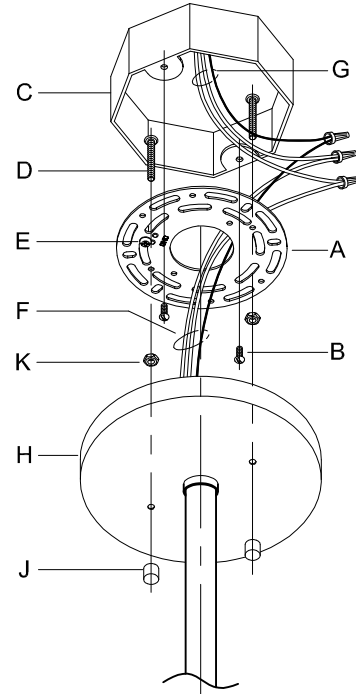

## 350137

\*\*\*\*\*

**WARNING -** If any Special Control Devices are used with this Fixture, Follow the Instructions Carefully to assure full compliance with N.E.C. requirements. If there are any questions, contact a Qualified Electrical Contractor.

### CANOPY MOUNTING & WIRE CONNECTION ASSEMBLY STEPS:

1. D,E → A
2. K → D
3. B,A → C
4. F → G
5. H,J → D
6. T → Q
7. W,V,U → T
8. Y,X → T
9. AA,Z → T
10. S → R

C,B,G & S  
(NOT FURNISHED)  
(NON FOURNIE)  
(NO INCLUIDA)