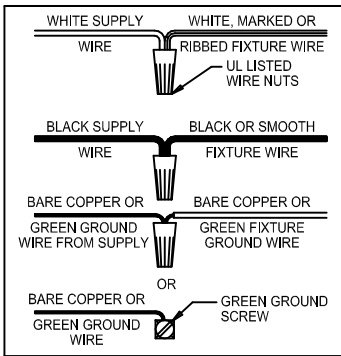

CAUTION: Read instructions carefully and turn electricity off at main circuit breaker panel before beginning installation.

350137

*****

WARNING - If any Special Control Devices are used with this Fixture, Follow the Instructions Carefully to assure full compliance with N.E.C. requirements. If there are any questions, contact a Qualified Electrical Contractor.

CAUTION - All glass is fragile, use care when handling Glass component(s) and or Lamp(s).

*****

CANOPY MOUNTING & WIRE CONNECTION ASSEMBLY STEPS:

C, B, G & S
(NOT FURNISHED)
(NON FOURNIE)
(NO INCLUIDA)

1. D, E → A
2. K → D
3. B, A → C
4. N → L, M, BB, H
5. N → P
6. N → H - 10, 0
7. F → A, M, L, H, N, P
8. F → G - 10, 0
9. H, J → D
10. T → Q
11. W, V, U → T
12. Y, X → T
13. AA, Z → T
14. S → R