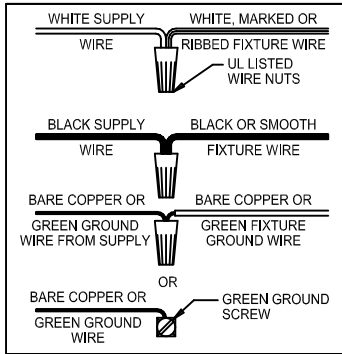

## 350137

\*\*\*\*\*

**WARNING -** If any Special Control Devices are used with this Fixture, Follow the Instructions Carefully to assure full compliance with N.E.C. requirements. If there are any questions, contact a Qualified Electrical Contractor.

### CANOPY MOUNTING & WIRE CONNECTION ASSEMBLY STEPS:

1. D,E → A
2. K → D
3. B,A → C
4. F → G
5. H,J → D
6. T → Q
7. W,V,U → T
8. Y,X → T
9. AA,Z → T
10. S → R

C,B,G & S  
(NOT FURNISHED)  
(NON FOURNIE)  
(NO INCLUIDA)