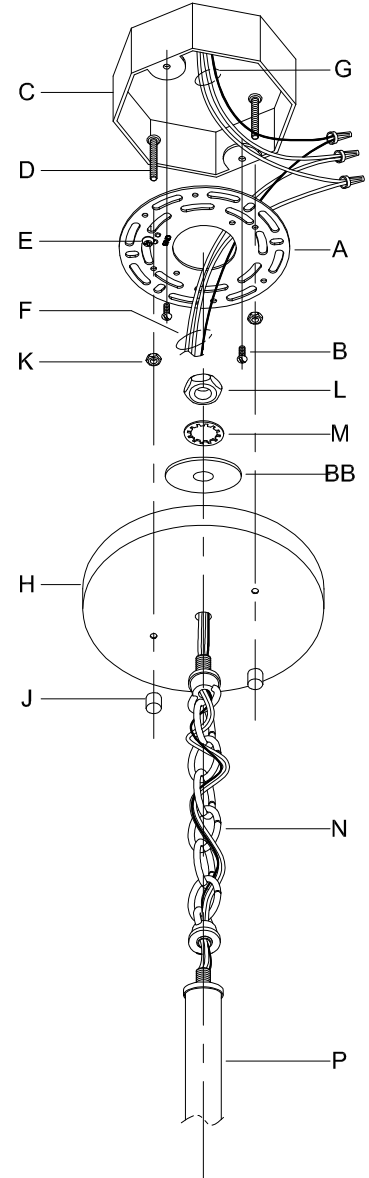

## 350137

\*\*\*\*\*

**WARNING -** If any Special Control Devices are used with this Fixture, Follow the Instructions Carefully to assure full compliance with N.E.C. requirements. If there are any questions, contact a Qualified Electrical Contractor.

### CANOPY MOUNTING & WIRE CONNECTION ASSEMBLY STEPS:

1. D,E → A
2. K → D
3. B,A → C
4. F → G
5. H,J → D
6. T → Q
7. W,V,U → T
8. Y,X → T
9. AA,Z → T
10. S → R

C,B,G & S  
(NOT FURNISHED)  
(NON FOURNIE)  
(NO INCLUIDA)

### CANOPY MOUNTING & WIRE CONNECTION ASSEMBLY STEPS:

C, B, G & S  
(NOT FURNISHED)  
(NON FOURNIE)  
(NO INCLUIDA)

1. D, E → A
2. K → D
3. B, A → C
4. N → L, M, BB, H
5. N → P
6. N → H - 10, 0
7. F → A, M, L, H, N, P
8. F → G - 10, 0
9. H, J → D
10. T → Q
11. W, V, U → T
12. Y, X → T
13. AA, Z → T
14. S → R